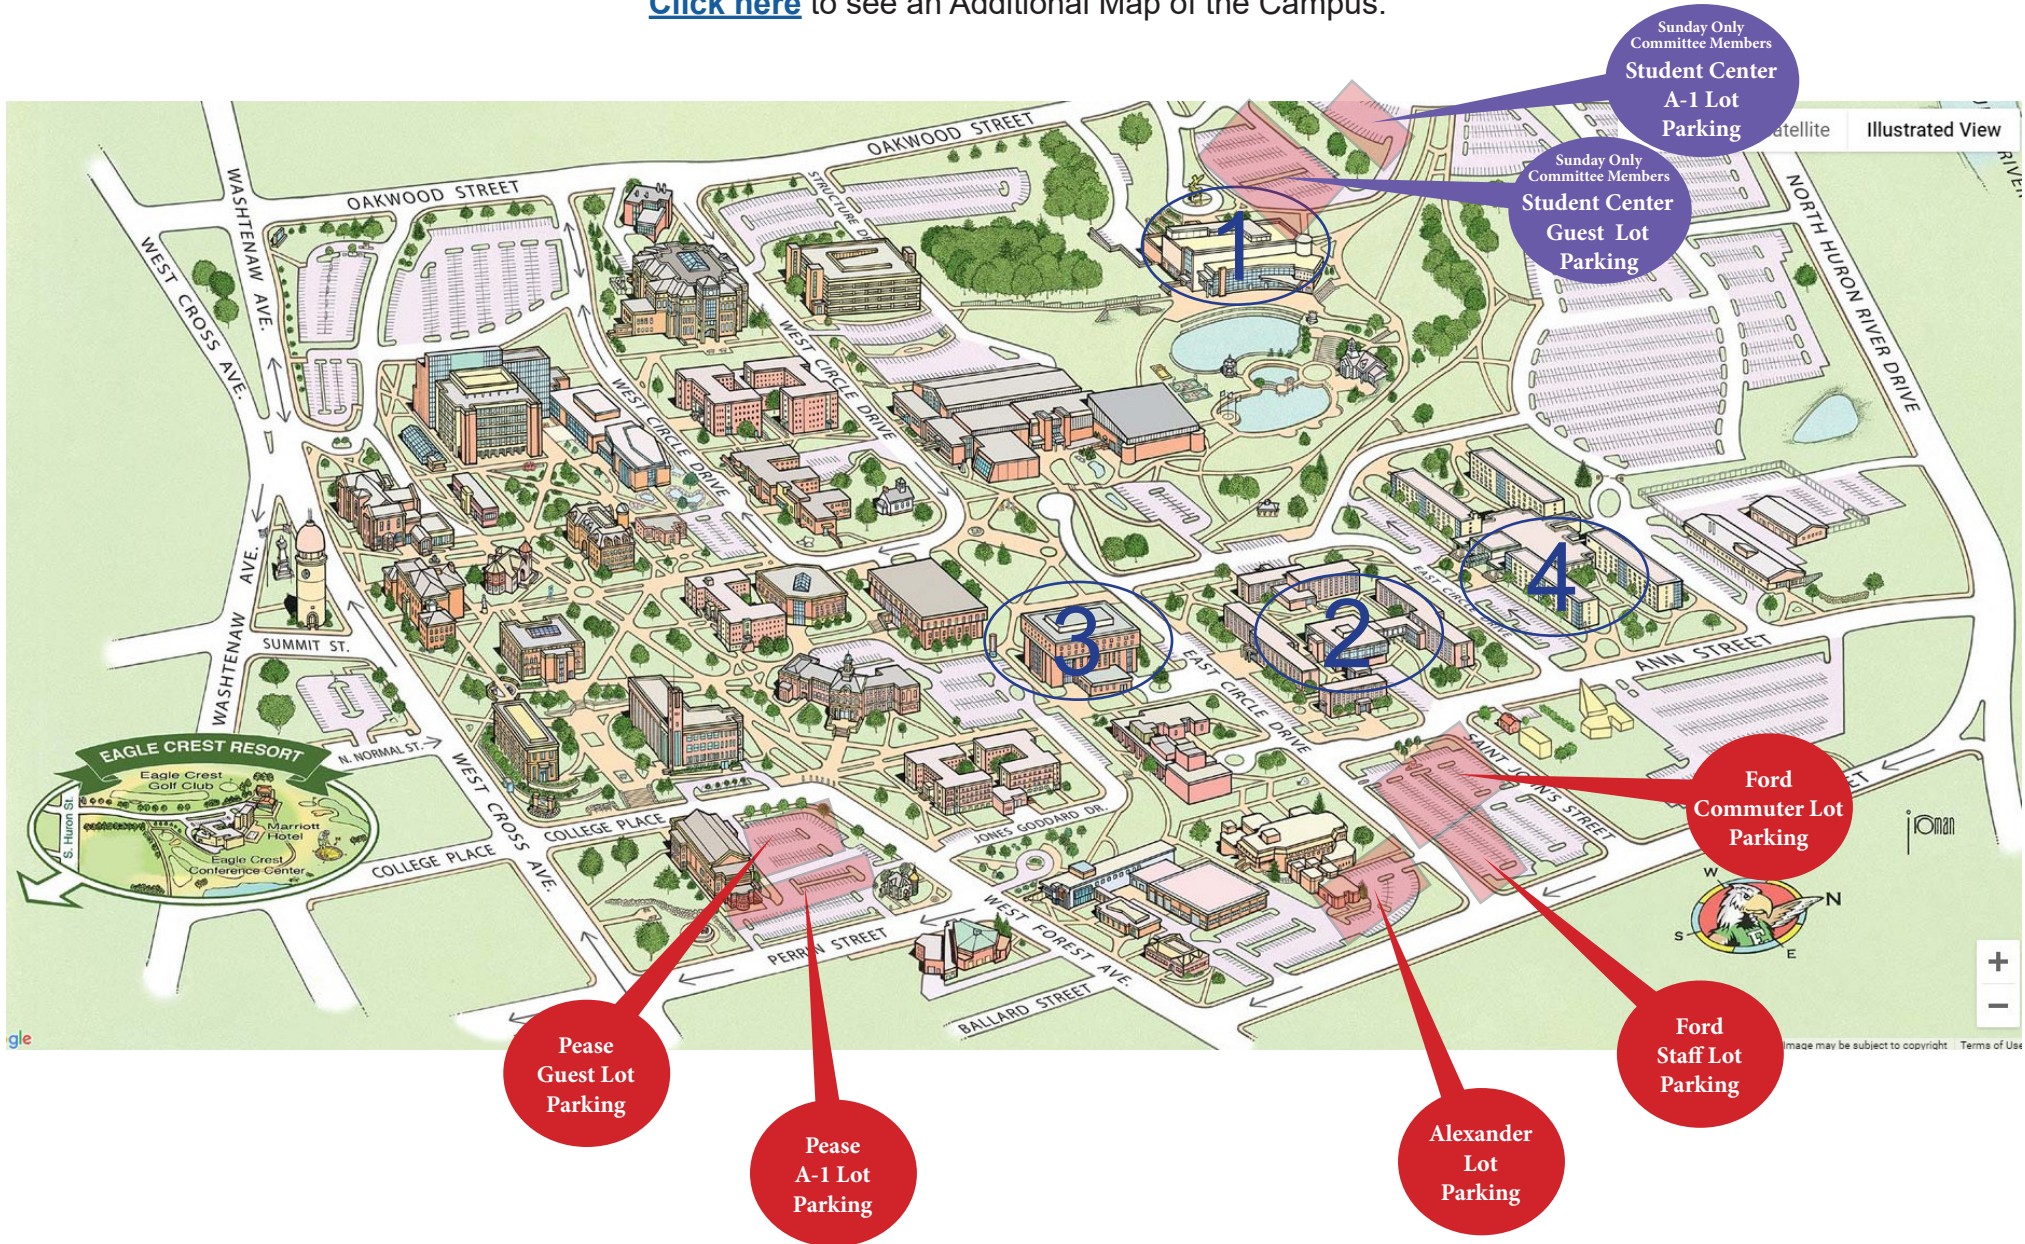

All parking lots identified on the map are available and free for NTI participants Sunday-Friday.

Sunday ONLY - 2 additional parking lots at the Student Center. These are not available M-F.

[Click here](#) to see an Additional Map of the Campus.

1. Student Center - Lunch for 2nd Year I-Group (1st Floor);  
*Sunday Only - C, SC, O, OM, IT, TD Group Opening Session (2nd Floor)*
2. The Commons - Lunch for 1st Year I-Group and OAs
3. Pray-Harrold - 1st and 2nd Year I-Group Classes
4. Walton Residence Hall (on campus housing) - E. Circle Dr., Ypsilanti, MI 48197; Park at Ford Commuter Lot